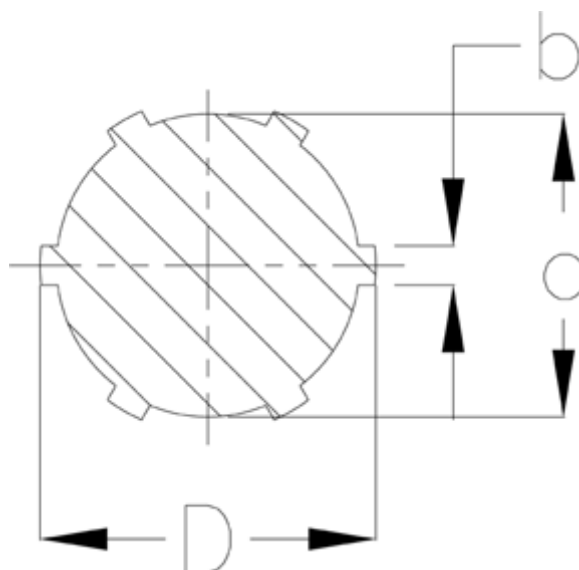

# Data Sheet

Article number: 0752421500

Description: Spline shaft 1000524002  
B6 x 16 x 20 length 1500

## Measures

---

b = 4

d = 16

D = 20

Description = B 6x16x20

Length = 1500